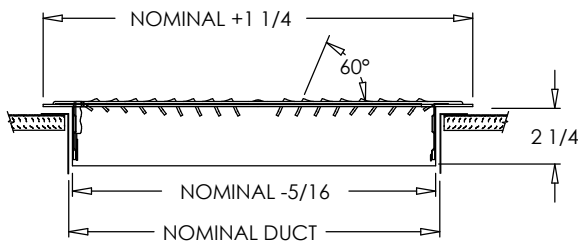

Custom Plating:

☐ Polished Brass

☐ Copper

☐ Antique Brass

☐ Pewter

☐ Polished Chrome

☐ Satin Nickle

PROJECT	SUBMITTAL REVIEW
LOCATION	
ENGINEER	
ARCHITECT	
CONTRACTOR